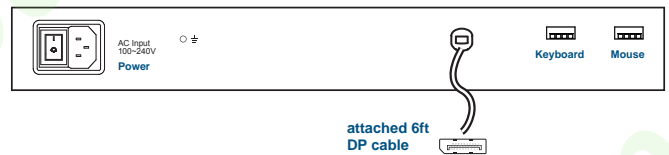

**Benefits**

- ▶ 2U 17" 4K LCD console drawer
- ▶ Dual slide - LCD and keyboard slide independently
- ▶ 3840 x 2160 native resolution / 16.7M colors ( 8-bit )
- ▶ 1920 x 1080 & 1920 x 1200 resolution support
- ▶ Display port 1.2 video input / USB KB/MS
- ▶ 104-key keyboard with either touchpad or trackball
- ▶ Built-in dual stereo speakers
- ▶ Short depth design of 480mm
- ▶ One Man installation design
- ▶ Enhanced aesthetics with molded front handle and two point lock

**Options**

- HDMI 2.0 video input
- 3G / HD / SD-SDI Broadcast-grade input
- DC power : 12V / 24V / 48V / 110V / 125V
- MAC or SUN Micro keyboard options available
- Touchscreen : Projected Capacitive 10-pt / Resistive 1-pt

**Product Specifications**

Console Port	
Video input attached 6ft DP cable	Display port 1.2
KB / MS bundled 6ft cable : USB x 2	USB type A

LCD Panel	
Panel size ( diagonal )	17.3"
Native resolution	3840 x 2160
Brightness ( cd/m <sup>2</sup> )	300
Contrast ratio ( typ )	1000 : 1
Colors	16.7 M, 8-bit
Viewing angle ( L/R/U/D )	89/89/89/89
Response time ( ms )	16
Dot pitch ( mm )	0.0995
Display area ( mm )	382.12H x 214.94V
Surface treatment	Anti-glare
Surface hardness	3H
Backlight type	LED
MTBF ( hrs )	20,000